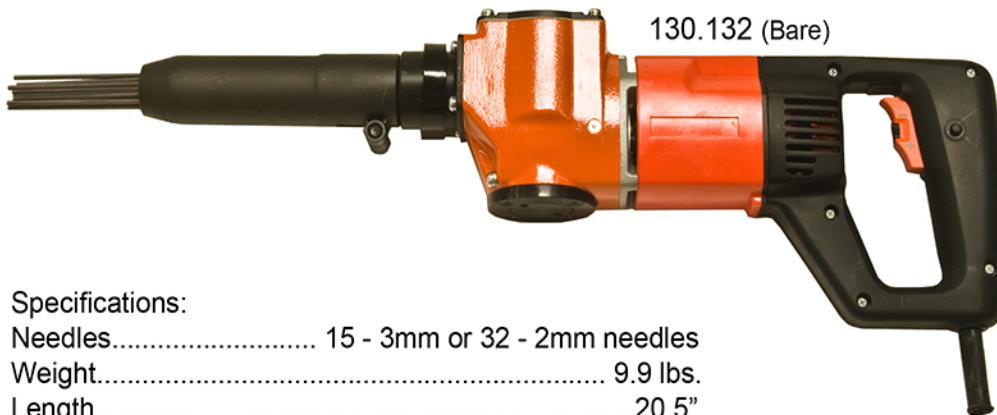

MODEL 32 NEEDLE GUN

Model 32 Features and Specifications

This **electric powered** dust free needlegun solves the problem of what to do when you can't get air service to the work area. Operates off of standard 115 volt electricity, just plug it in and get the job done. Double insulated, so no grounding is necessary. Adjustable side handle rotates 360 degrees to any desired position.

130.232 (Flat Shroud)

130.332 (Inside Corner Shroud)

130.132 (Bare)

Specifications:

Needles.....	15 - 3mm or 32 - 2mm needles
Weight.....	9.9 lbs.
Length.....	20.5"
Stroke.....	7/8" @ 3000 BPM
Duty Cycle.....	30 minutes