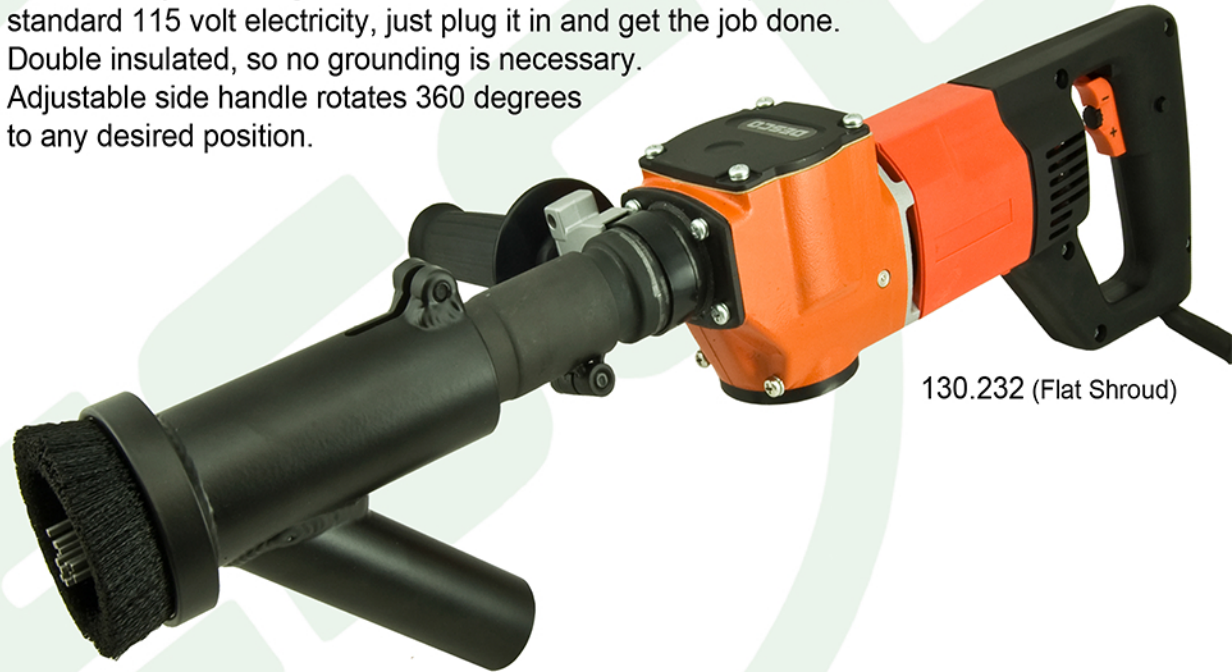

MODEL 32 NEEDLE GUN

Model 32 Features and Specifications

This **electric powered** dust free needlegun solves the problem of what to do when you can't get air service to the work area. Operates off of standard 115 volt electricity, just plug it in and get the job done. Double insulated, so no grounding is necessary. Adjustable side handle rotates 360 degrees to any desired position.

130.232 (Flat Shroud)

130.332 (Inside Corner Shroud)

130.132 (Bare)

Specifications:

Needles.....	15 - 3mm or 32 - 2mm needles
Weight.....	9.9 lbs.
Length.....	20.5"
Stroke.....	7/8" @ 3000 BPM
Duty Cycle.....	30 minutes