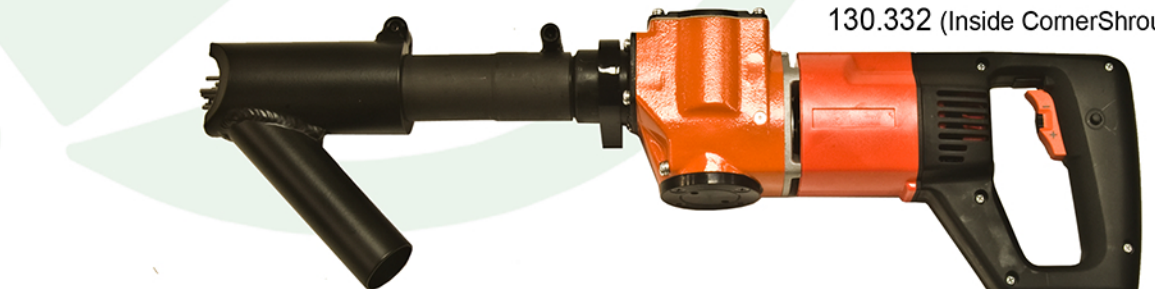

MODEL 32 NEEDLE GUN

Model 32 Features and Specifications

This **electric powered** dust free needlegun solves the problem of what to do when you can't get air service to the work area. Operates off of standard 115 volt electricity, just plug it in and get the job done. Double insulated, so no grounding is necessary. Adjustable side handle rotates 360 degrees to any desired position.

130.232 (Flat Shroud)

130.332 (Inside Corner Shroud)

130.132 (Bare)

Specifications:

Needles.....	15 - 3mm or 32 - 2mm needles
Weight.....	9.9 lbs.
Length.....	20.5"
Stroke.....	7/8" @ 3000 BPM
Duty Cycle.....	30 minutes